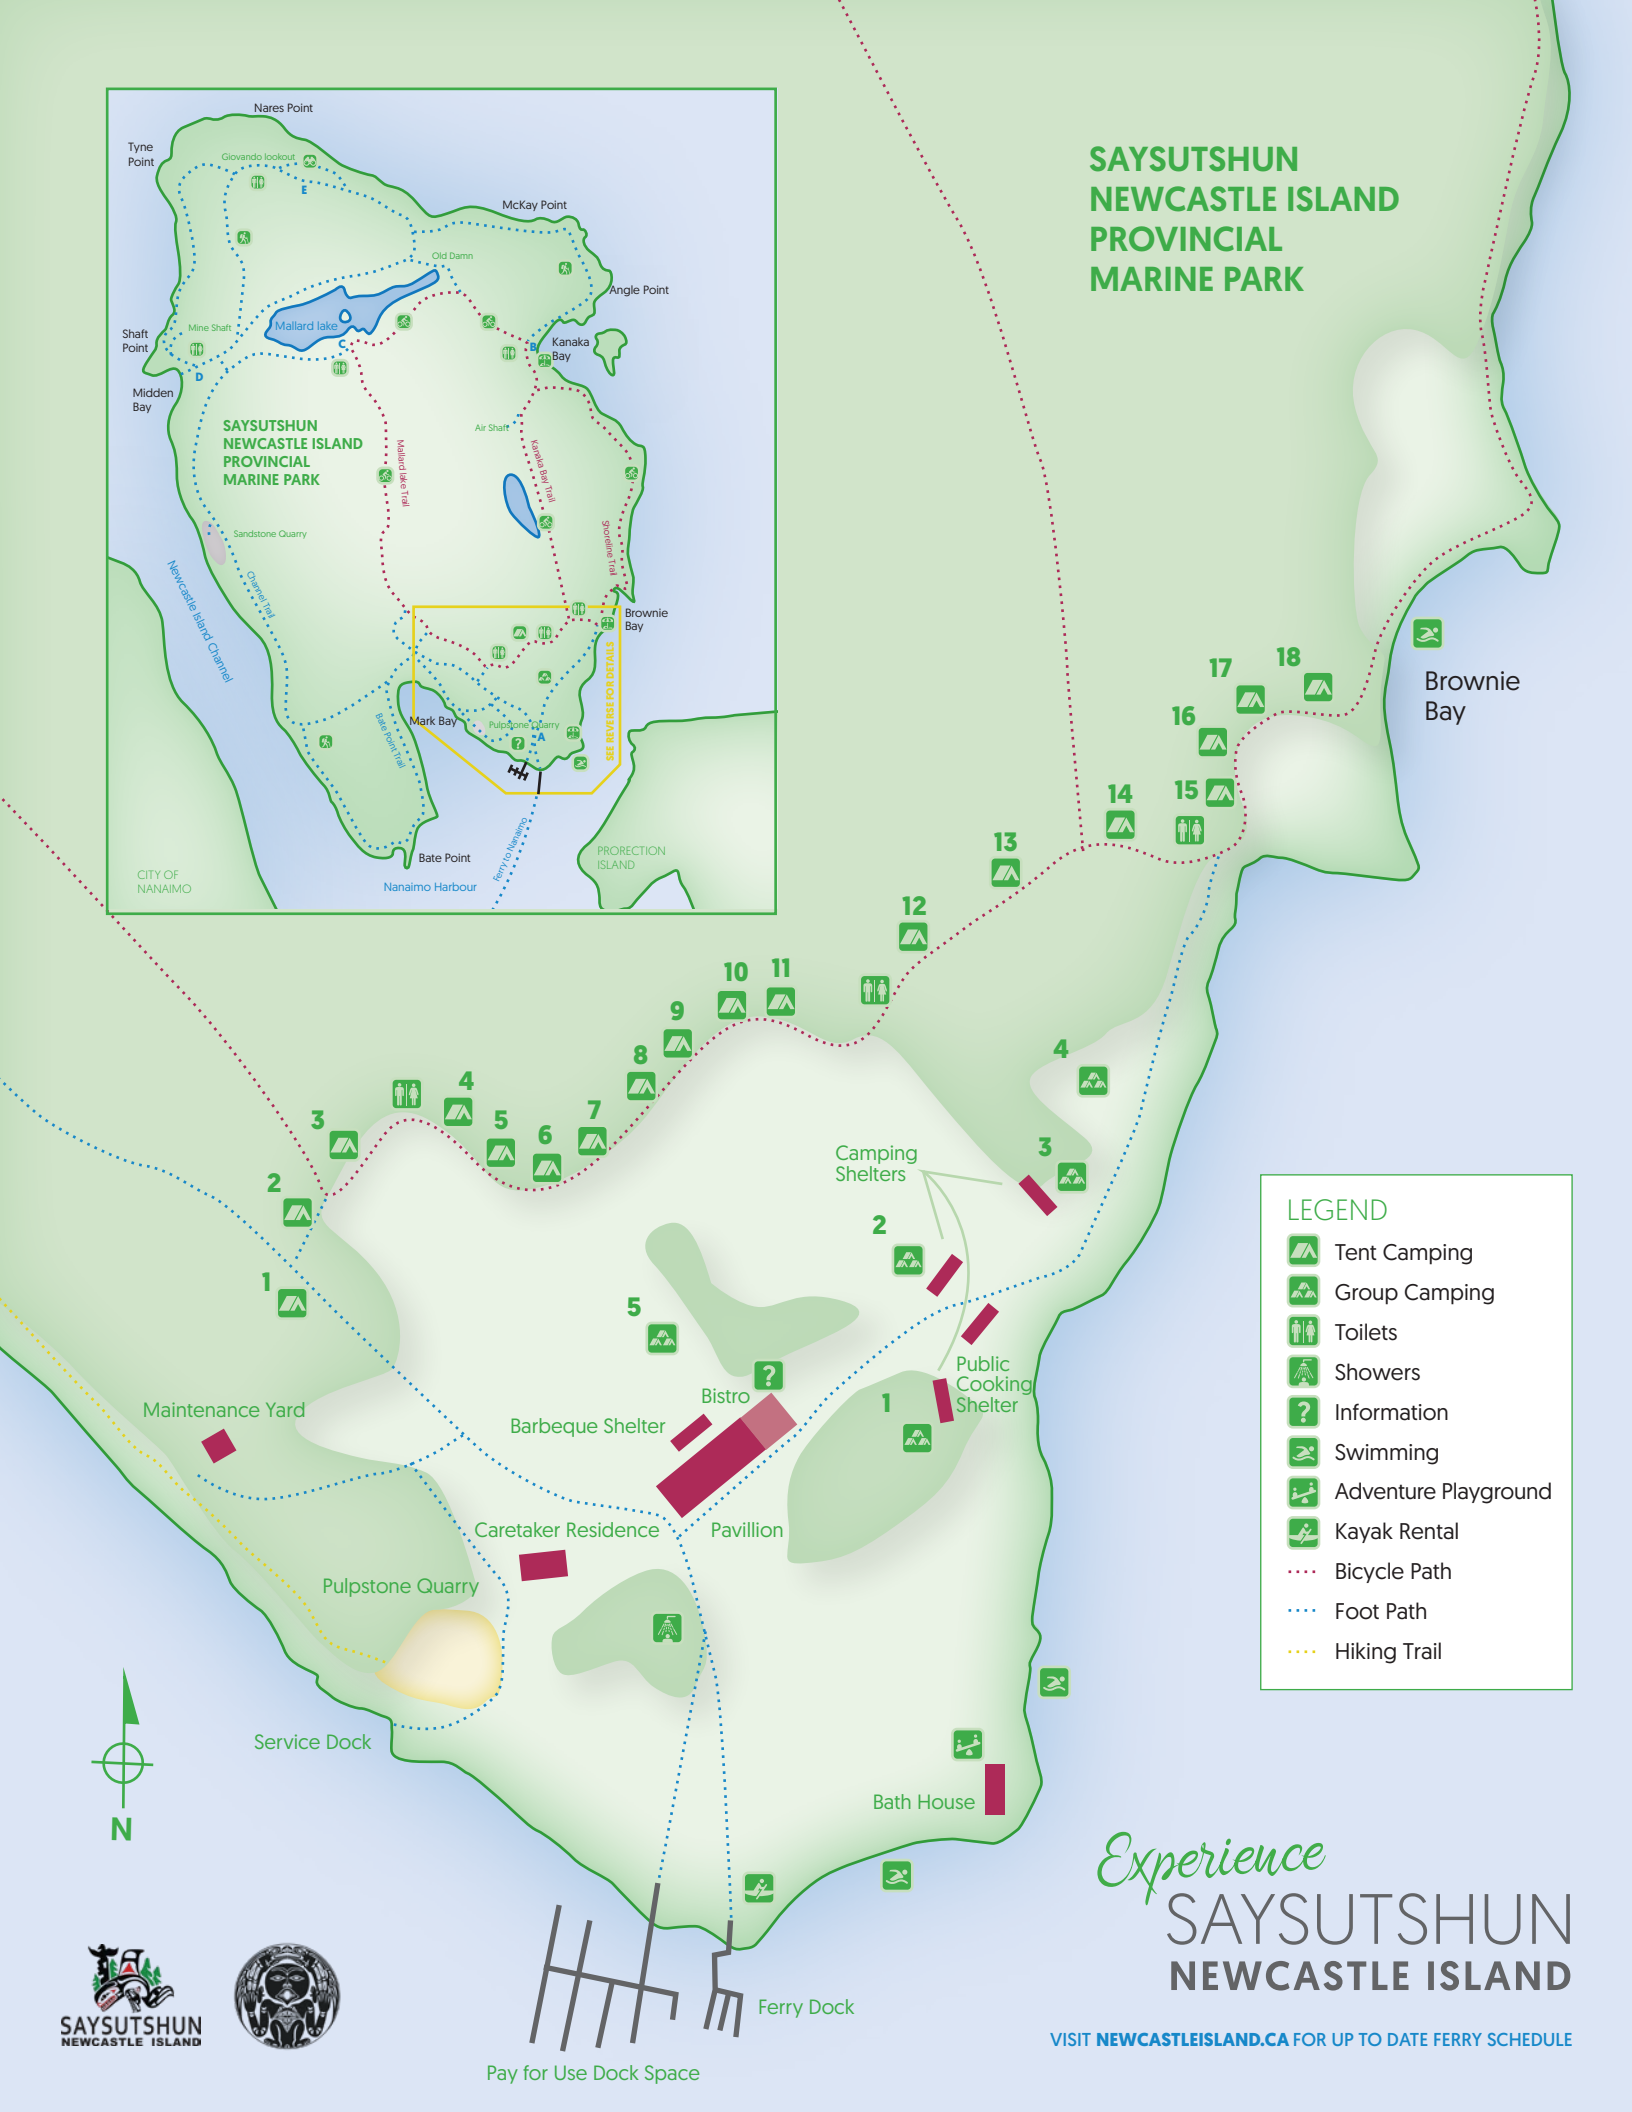

Experience

SAYSUTSHUN NEWCASTLE ISLAND

VISIT NEWCASTLEISLAND.CA FOR UP TO DATE FERRY SCHEDULE

HIKING DISTANCES	
A - B	2 Km
A - C	2 Km
A - D	3 Km
A - E	4 KM
DISTANCE AROUND ISLAND PERIMETER - 7.5 KM	

LEGEND	
	Toilets
	Beach
	Adventure Playground
	Swimming
	Tent Camping
	Group Camping
	Picnic Shelter
	Picnicking
	Viewpoint
	Showers
	Information
	Hiking Trail
	Biking Trail

SEE REVERSE FOR DETAILS

CITY OF NANAIMO

PRORECTION ISLAND

SAYSUTSHUN NEWCASTLE ISLAND PROVINCIAL MARINE PARK

Brownie Bay

LEGEND

- Tent Camping
- Group Camping
- Toilets
- Showers
- Information
- Swimming
- Adventure Playground
- Kayak Rental
- Bicycle Path
- Foot Path
- Hiking Trail

Pay for Use Dock Space

Experience
**SAYSUTSHUN
NEWCASTLE ISLAND**

VISIT NEWCASTLEISLAND.CA FOR UP TO DATE FERRY SCHEDULE