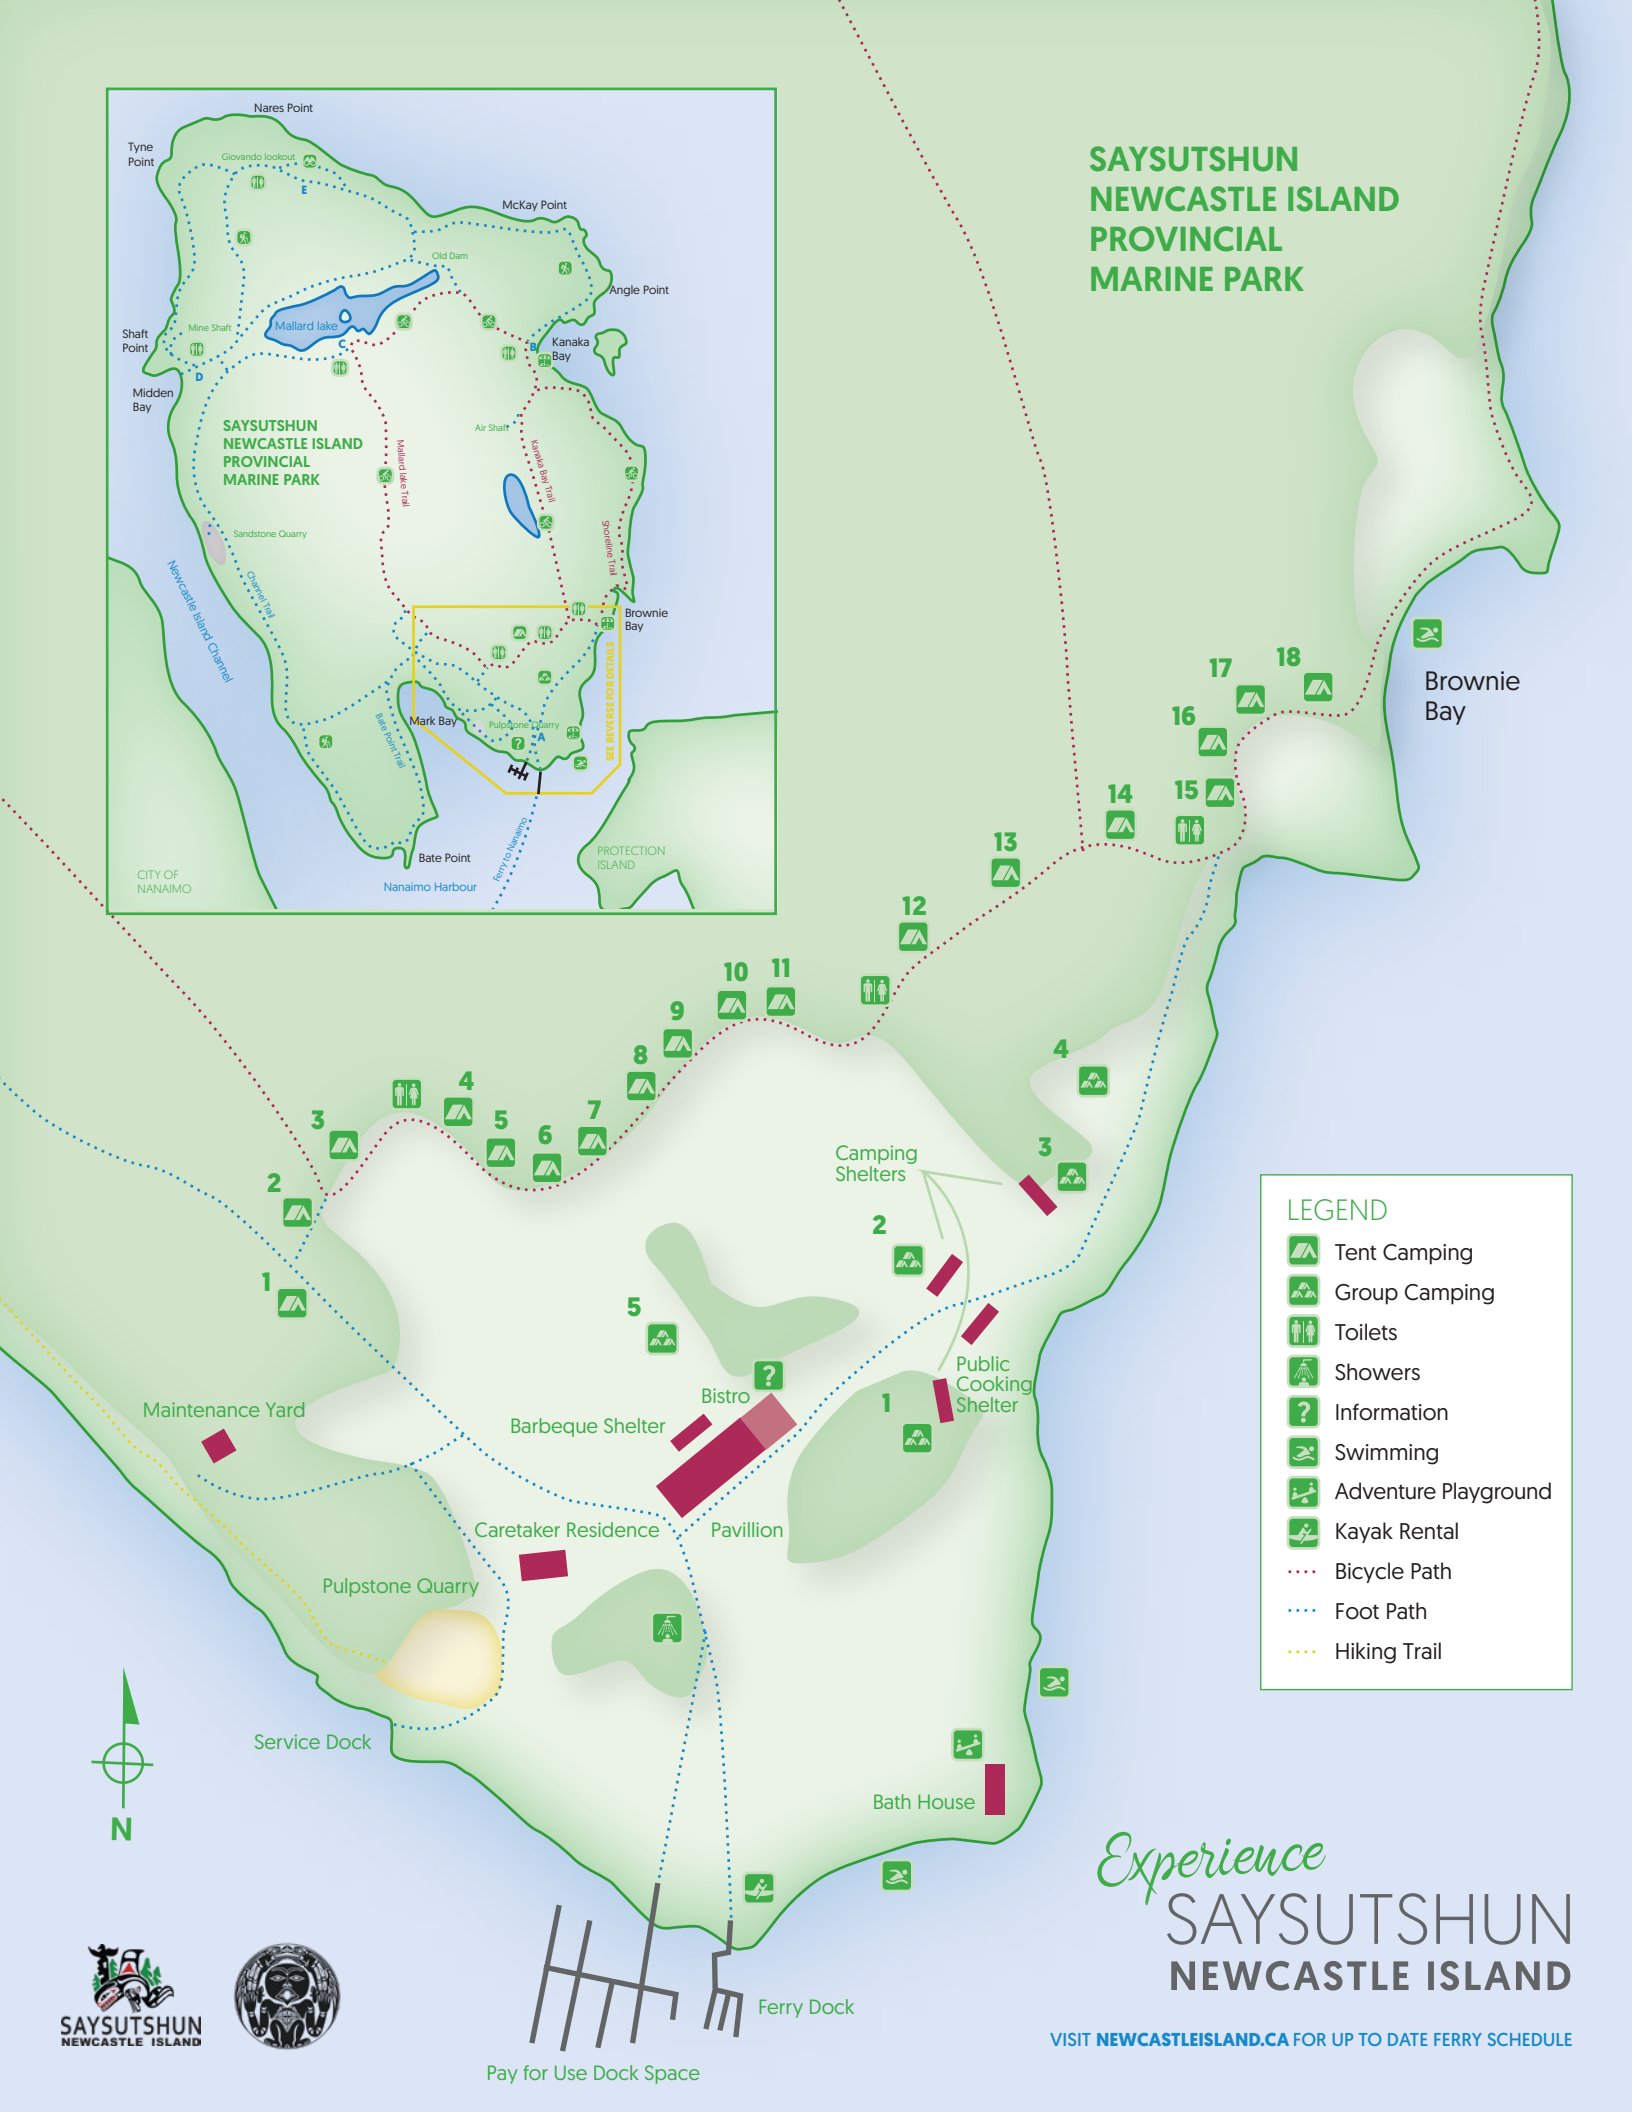

# SAYSUTSHUN NEWCASTLE ISLAND

VISIT [NEWCASTLEISLAND.CA](http://NEWCASTLEISLAND.CA) FOR UP TO DATE FERRY SCHEDULE

HIKING DISTANCES	
A - B	2 Km
A - C	2 Km
A - D	3 Km
A - E	4 KM
<b>DISTANCE AROUND ISLAND PERIMETER - 7.5 KM</b>	

LEGEND	
	Toilets
	Beach
	Adventure Playground
	Swimming
	Tent Camping
	Group Camping
	Picnic Shelter
	Picnicking
	Viewpoint
	Showers
	Information
	Hiking Trail
	Biking Trail

CITY OF NANAIMO

# SAYSUTSHUN NEWCASTLE ISLAND PROVINCIAL MARINE PARK

**LEGEND**

- Tent Camping
- Group Camping
- Toilets
- Showers
- Information
- Swimming
- Adventure Playground
- Kayak Rental
- Bicycle Path
- Foot Path
- Hiking Trail

Pay for Use Dock Space

*Experience*  
**SAYSUTSHUN  
NEWCASTLE ISLAND**

VISIT [NEWCASTLEISLAND.CA](http://NEWCASTLEISLAND.CA) FOR UP TO DATE FERRY SCHEDULE